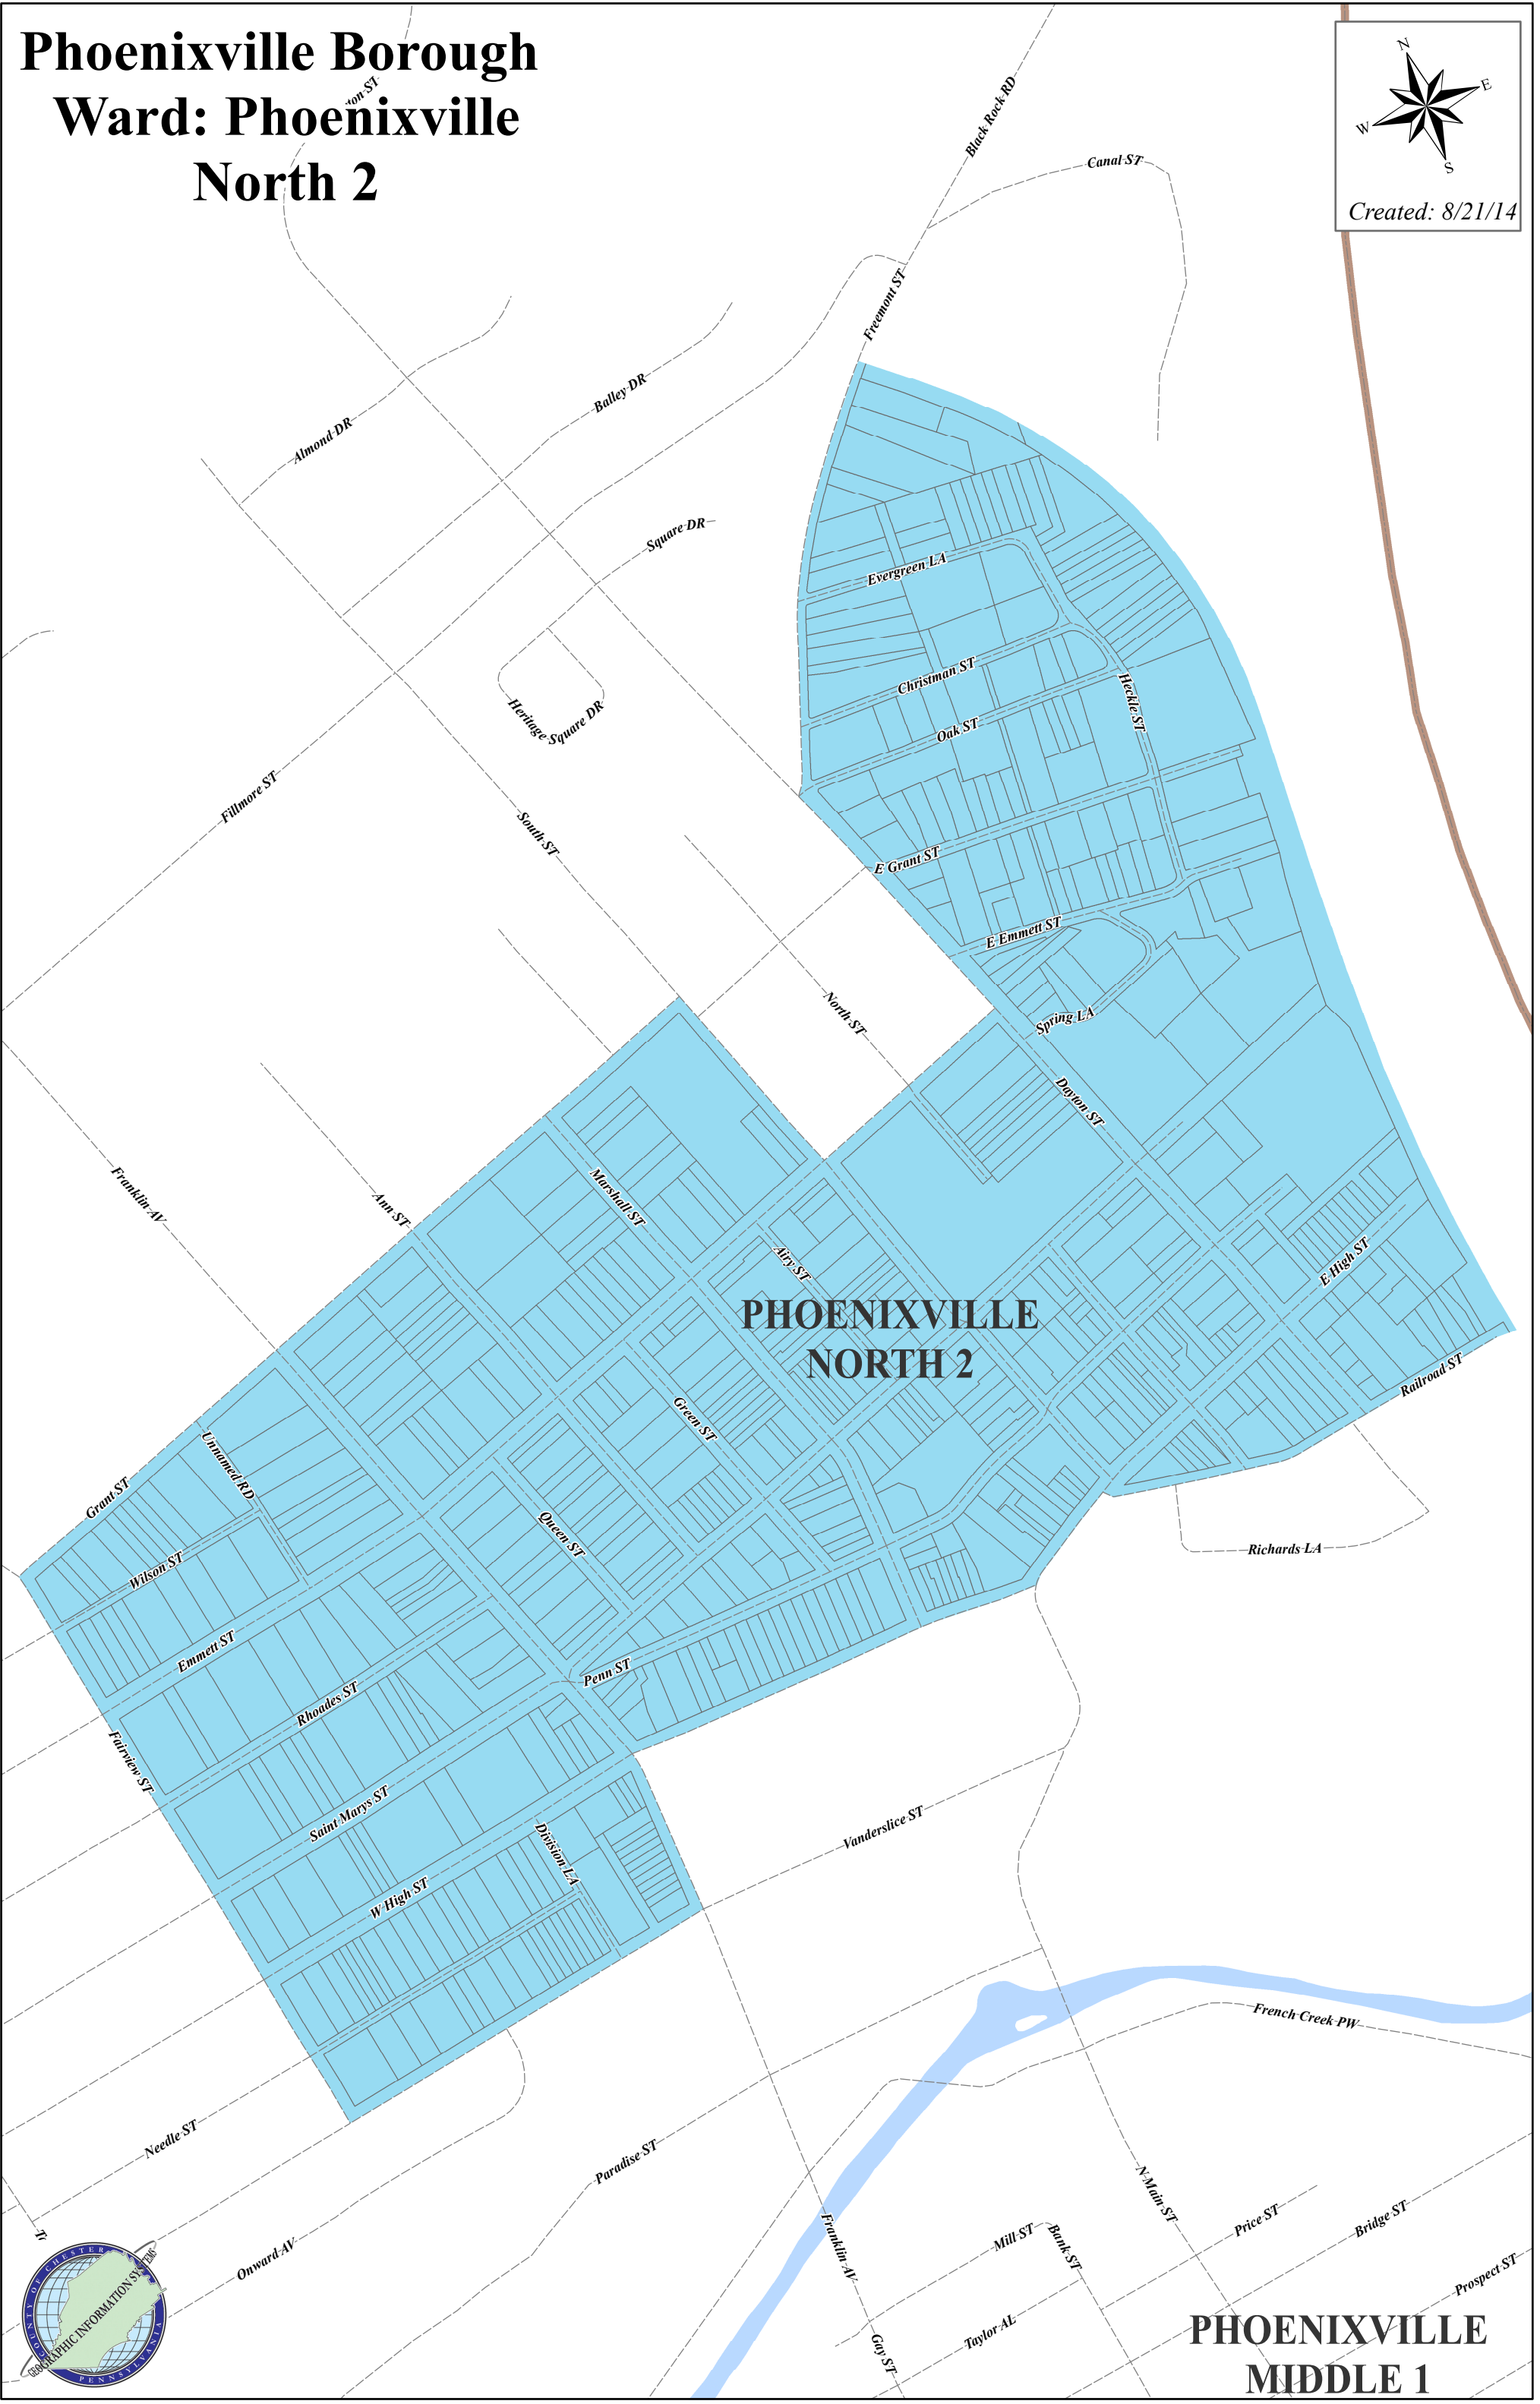

# Phoenixville Borough Ward: Phoenixville North 2

Created: 8/21/14

**PHOENIXVILLE  
NORTH 2**

**PHOENIXVILLE  
MIDDLE 1**